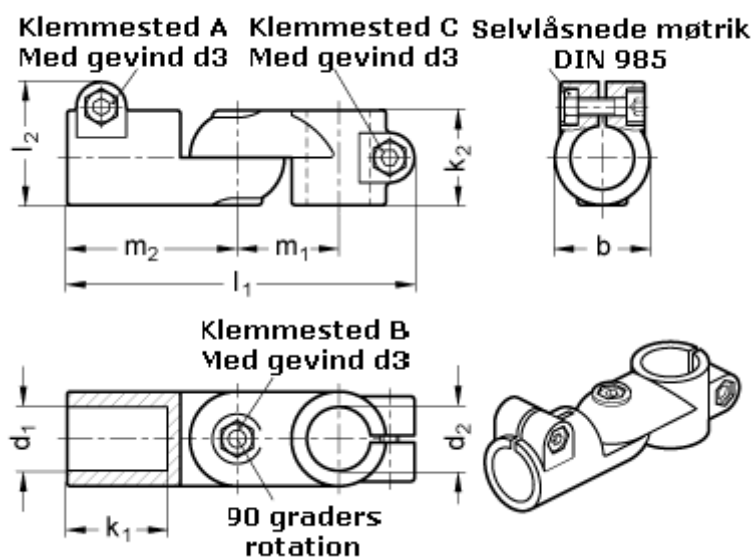

Article number: 20284B50B50T2SW

Description: E+G Swivel connector joint
GN284-B50-B50-2-SW

Measures

$b = 65$	$m_1 = 70$
$d_1 = B50$	$m_2 = 115$
$d_2 = B50$	
$d_3 = M10$	
$k_1 = 74.0$	
$k_2 = 65$	
$l_1 = 230$	
$l_2 = 77.5$	